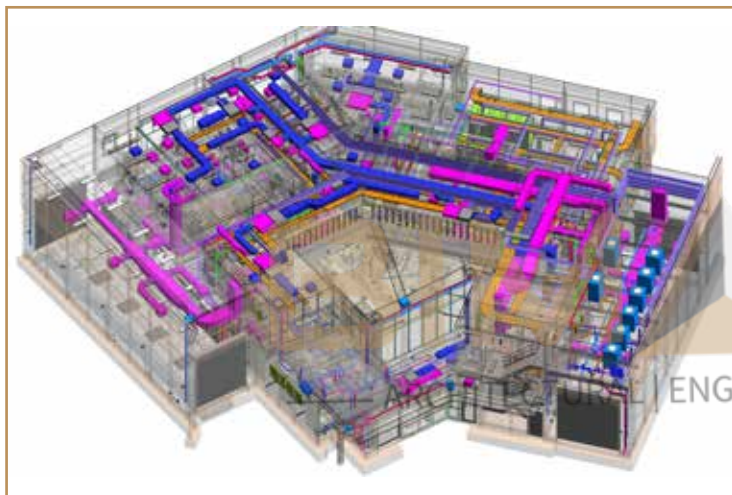

Medical Healthcare

BIM Modeling and Coordination

Project Location : Boston, MA
Services Provided : MEP Modeling and
Clash Coordination
Software Used : AutoCAD, Revit, Navisworks

Area : 30,000 sqft
LOD : 350
Levels : 2
Building Type : New Construction