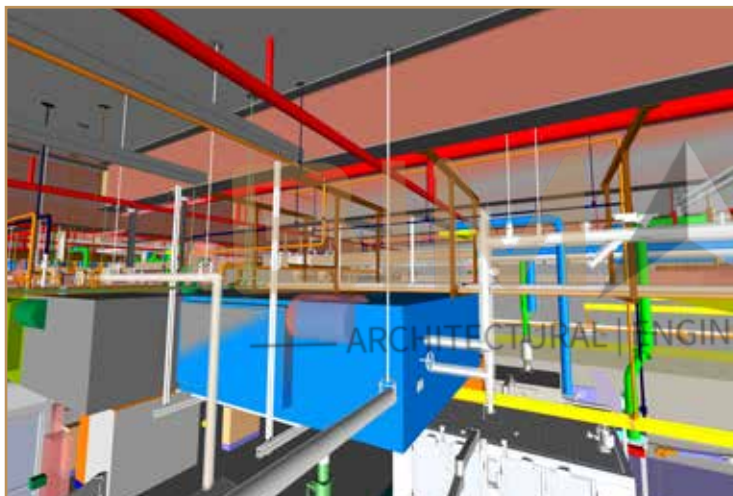

Giga Factory **Industrial**

BIM Modeling and Coordination

Project Location : Austin, TX
Services Provided : MEP Modeling, Clash
Detection, Shop Drawings

Area : 425,500 sqft
LOD : 350/400
Software Used : AutoCAD, Revit, Navisworks