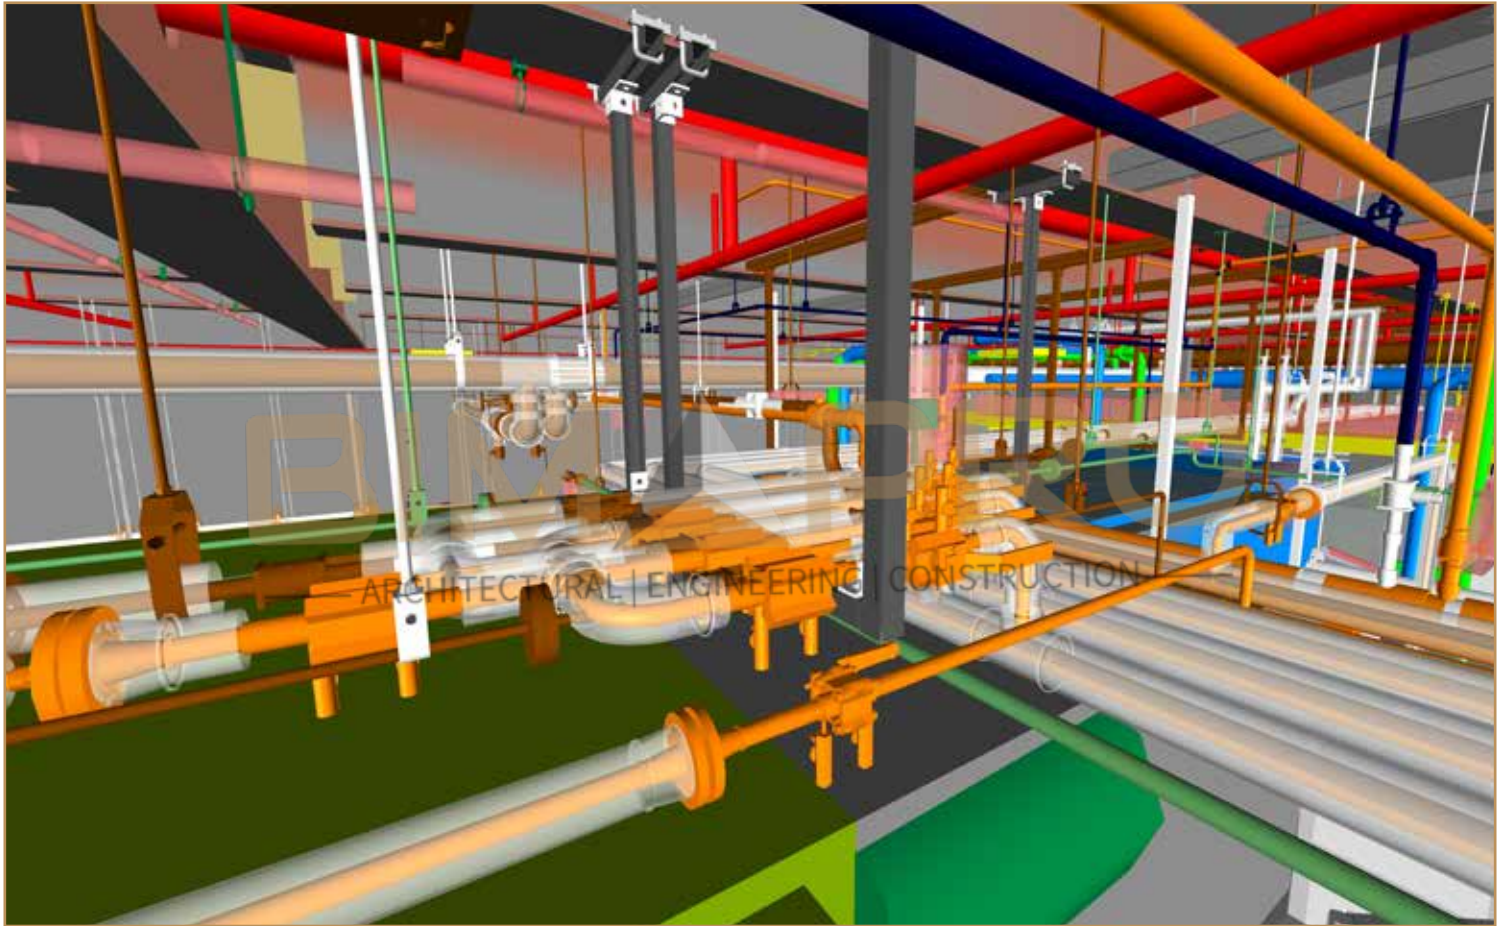

Giga Factory **Industrial**

BIM Modeling and Coordination

Project Location : Austin, TX
Services Provided : MEP Modeling, Clash
Detection, Shop Drawings

Area : 425,500 sqft
LOD : 350/400
Software Used : AutoCAD, Revit, Navisworks